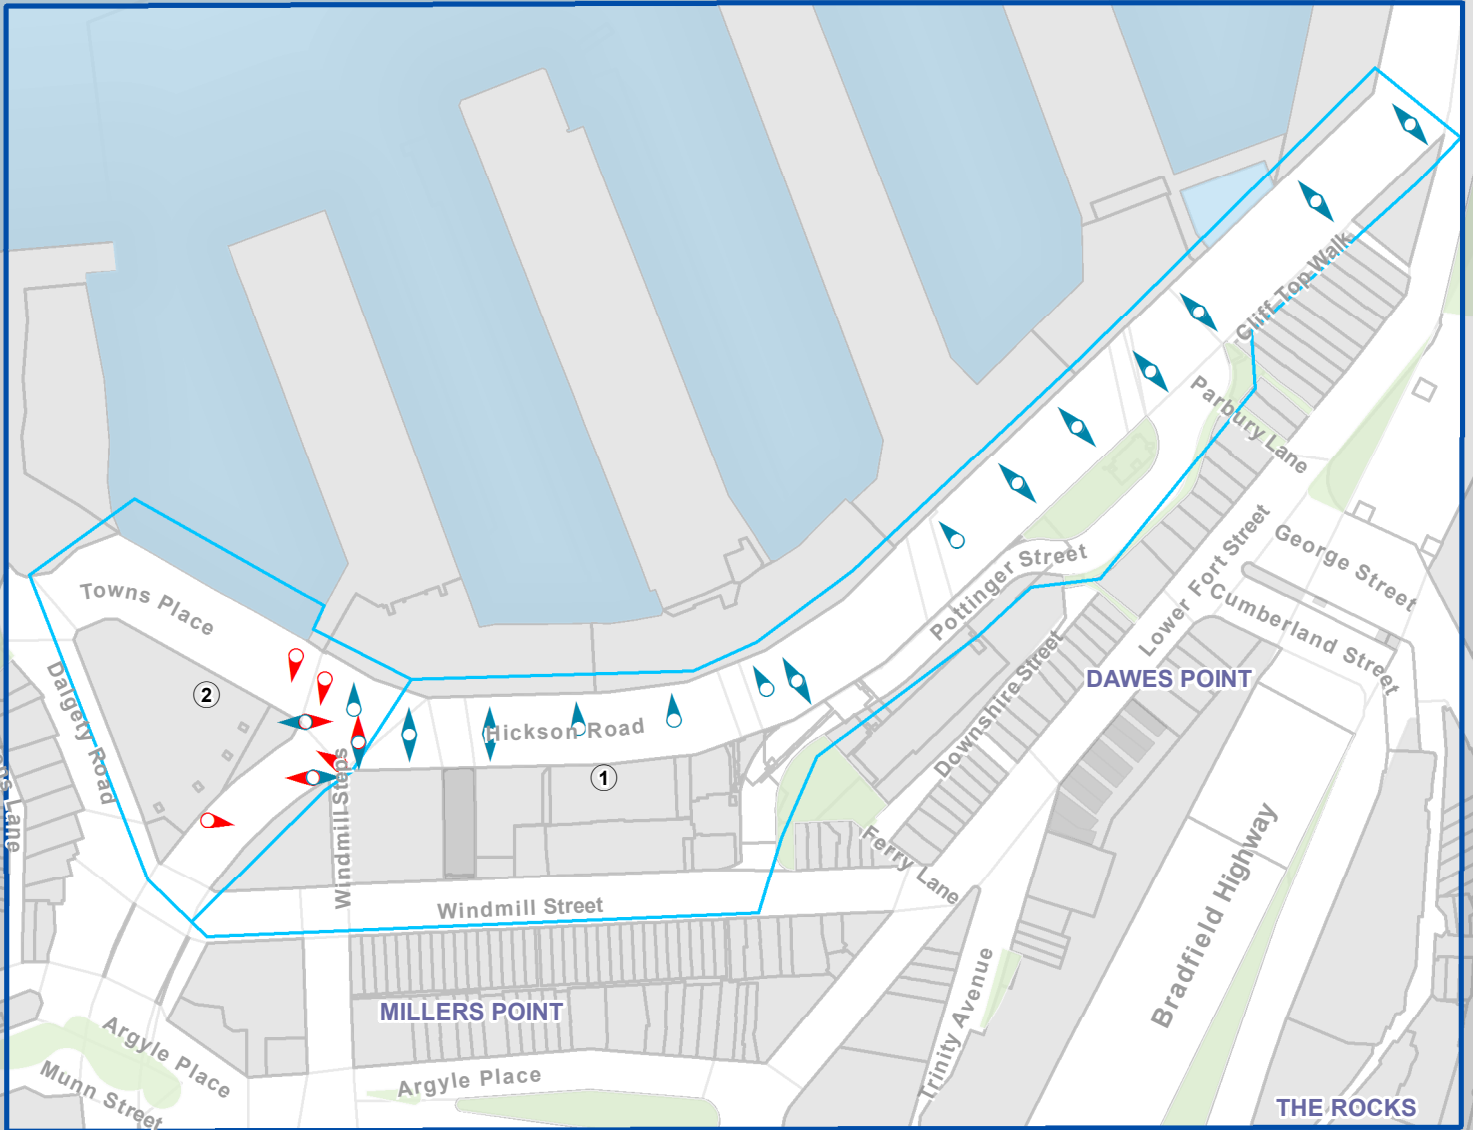

Banner map 17

Hickson Road

- A Banner Pole
- B Banner Pole
- Standard Pole
- AB Banner Pole
- AA Banner Pole

1:2,990 @ A4
Date: 26/11/2018